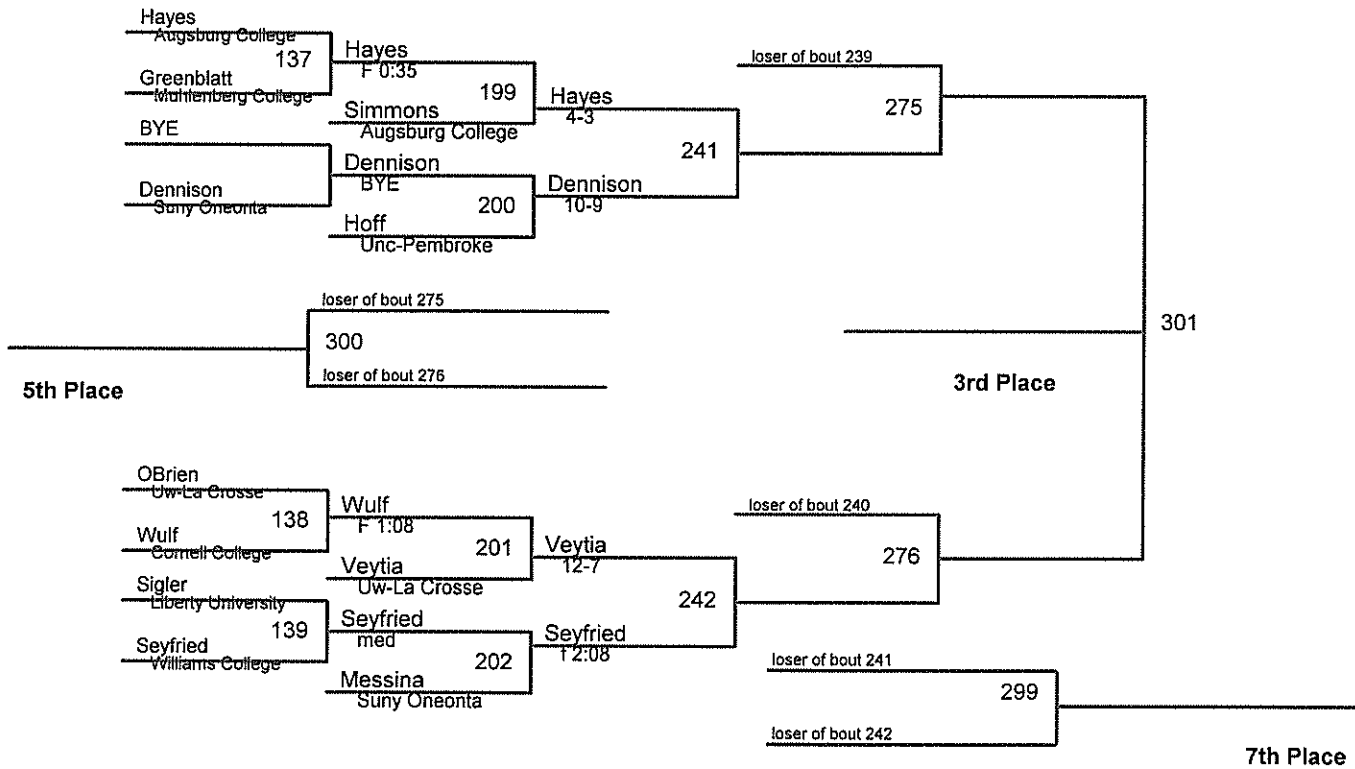

Plc	Points	Team	CH	CONS
1	109	Augsburg College	12	4
2	95.5	Cornell College	7	4
3	74	Uw-La Crosse	8	4
4	71	Suny Oneonta	5	7
5	56.5	John Carroll University	1	7
6	51.5	Williams College	3	2
7	39	Liberty University	1	3
8	33	Muhlenberg College	1	3
9	27.5	Ursinus College	1	2
10	26	Unc-Pembroke	1	3
11	11.5	Florida Gators	-	1
12	0.5	Florida Gulf Coast	-	-
13	0	Unattached	-	-

125 Lbs

133 Lbs

141 Lbs

149 Lbs

157 Lbs

165 Lbs

174 Lbs

184 Lbs

197 Lbs

285 Lbs