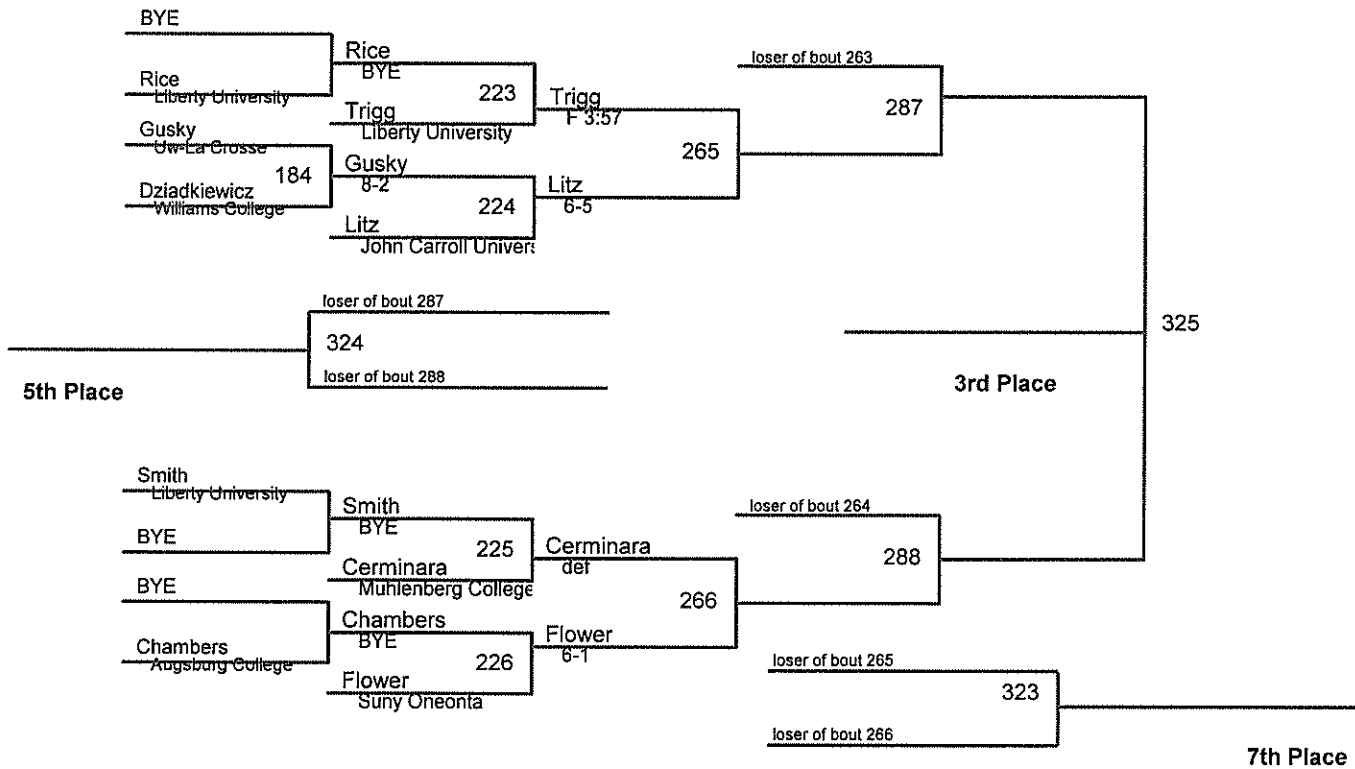

Plc	Points	Team	CH	CONS
1	109	Augsburg College	12	4
2	95.5	Cornell College	7	4
3	74	Uw-La Crosse	8	4
4	71	Suny Oneonta	5	7
5	56.5	John Carroll University	1	7
6	51.5	Williams College	3	2
7	39	Liberty University	1	3
8	33	Muhlenberg College	1	3
9	27.5	Ursinus College	1	2
10	26	Unc-Pembroke	1	3
11	11.5	Florida Gators	-	1
12	0.5	Florida Gulf Coast	-	-
13	0	Unattached	-	-

125 Lbs

133 Lbs

141 Lbs

149 Lbs

157 Lbs

165 Lbs

174 Lbs

184 Lbs

197 Lbs

285 Lbs