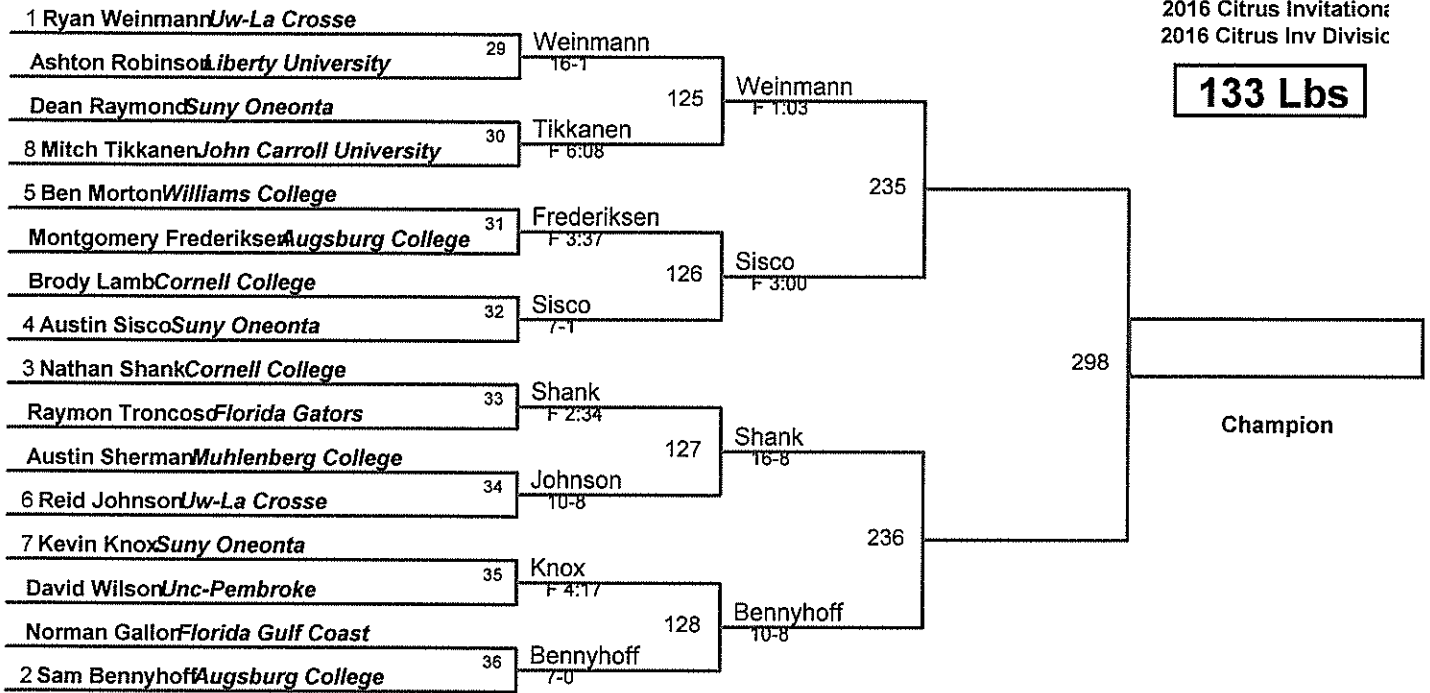

Plc	Points	Team	CH	CONS
1	109	Augsburg College	12	4
2	95.5	Cornell College	7	4
3	74	Uw-La Crosse	8	4
4	71	Suny Oneonta	5	7
5	56.5	John Carroll University	1	7
6	51.5	Williams College	3	2
7	39	Liberty University	1	3
8	33	Muhlenberg College	1	3
9	27.5	Ursinus College	1	2
10	26	Unc-Pembroke	1	3
11	11.5	Florida Gators	-	1
12	0.5	Florida Gulf Coast	-	-
13	0	Unattached	-	-

125 Lbs

133 Lbs

141 Lbs

149 Lbs

157 Lbs

165 Lbs

174 Lbs

184 Lbs

197 Lbs

285 Lbs