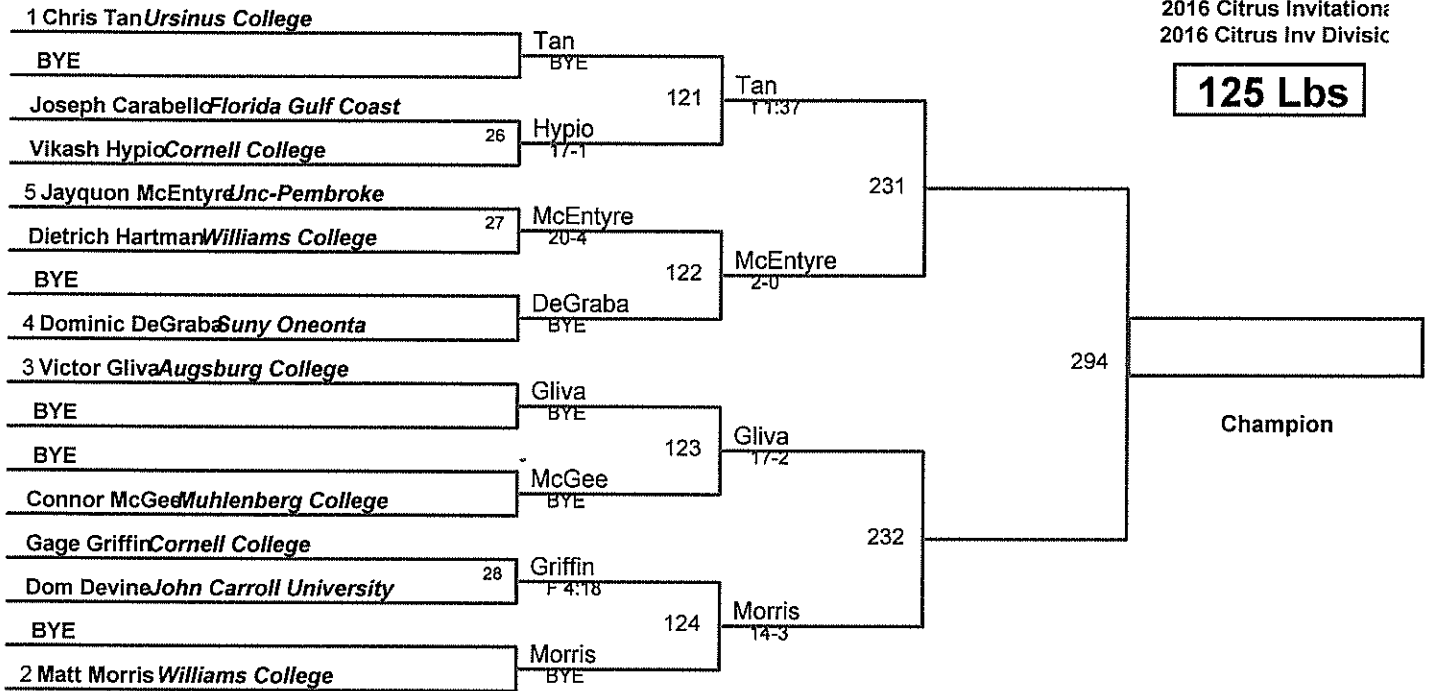

Plc	Points	Team	CH	CONS
1	109	Augsburg College	12	4
2	95.5	Cornell College	7	4
3	74	Uw-La Crosse	8	4
4	71	Suny Oneonta	5	7
5	56.5	John Carroll University	1	7
6	51.5	Williams College	3	2
7	39	Liberty University	1	3
8	33	Muhlenberg College	1	3
9	27.5	Ursinus College	1	2
10	26	Unc-Pembroke	1	3
11	11.5	Florida Gators	-	1
12	0.5	Florida Gulf Coast	-	-
13	0	Unattached	-	-

125 Lbs

133 Lbs

141 Lbs

149 Lbs

157 Lbs

165 Lbs

174 Lbs

184 Lbs

197 Lbs

285 Lbs