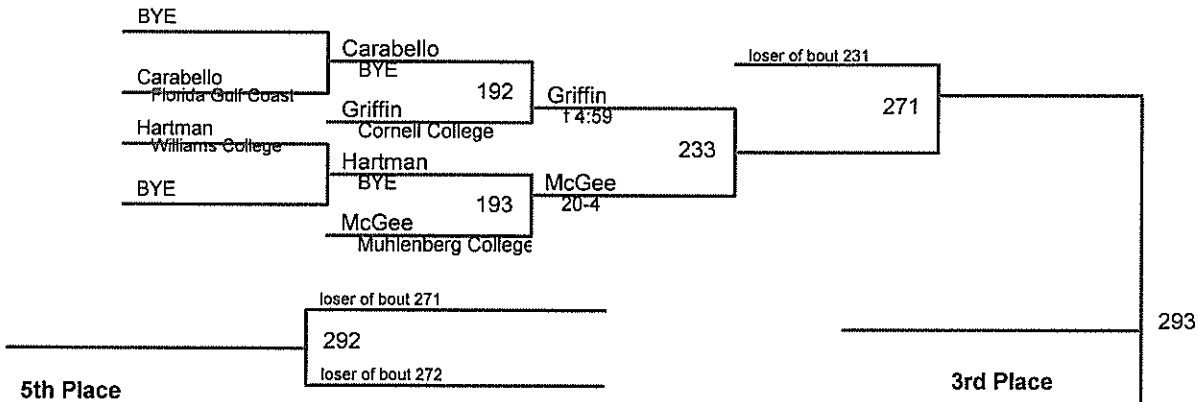

Plc	Points	Team	CH	CONS
1	109	Augsburg College	12	4
2	95.5	Cornell College	7	4
3	74	Uw-La Crosse	8	4
4	71	Suny Oneonta	5	7
5	56.5	John Carroll University	1	7
6	51.5	Williams College	3	2
7	39	Liberty University	1	3
8	33	Muhlenberg College	1	3
9	27.5	Ursinus College	1	2
10	26	Unc-Pembroke	1	3
11	11.5	Florida Gators	-	1
12	0.5	Florida Gulf Coast	-	-
13	0	Unattached	-	-

125 Lbs

133 Lbs

141 Lbs

149 Lbs

157 Lbs

165 Lbs

174 Lbs

184 Lbs

197 Lbs

285 Lbs