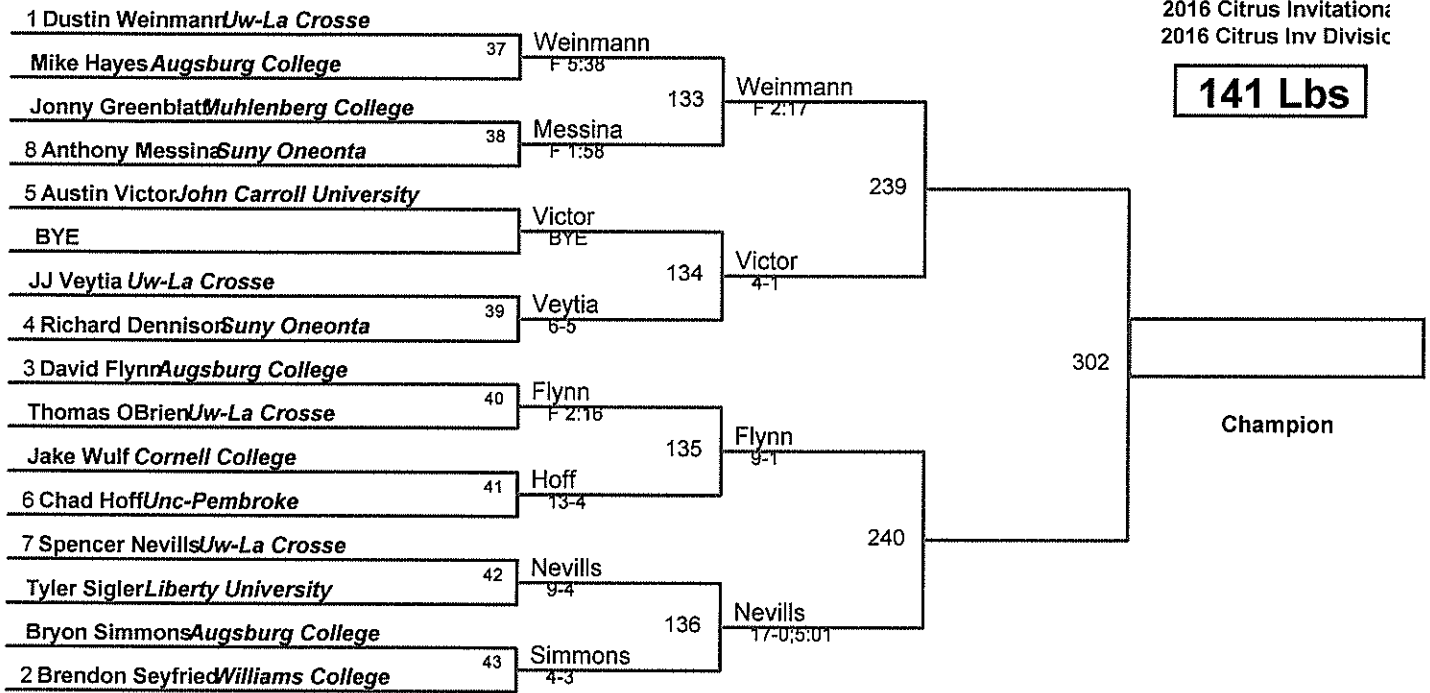

Plc	Points	Team	CH	CONS
1	109	Augsburg College	12	4
2	95.5	Cornell College	7	4
3	74	Uw-La Crosse	8	4
4	71	Suny Oneonta	5	7
5	56.5	John Carroll University	1	7
6	51.5	Williams College	3	2
7	39	Liberty University	1	3
8	33	Muhlenberg College	1	3
9	27.5	Ursinus College	1	2
10	26	Unc-Pembroke	1	3
11	11.5	Florida Gators	-	1
12	0.5	Florida Gulf Coast	-	-
13	0	Unattached	-	-

125 Lbs

133 Lbs

141 Lbs

149 Lbs

157 Lbs

165 Lbs

174 Lbs

184 Lbs

197 Lbs

285 Lbs