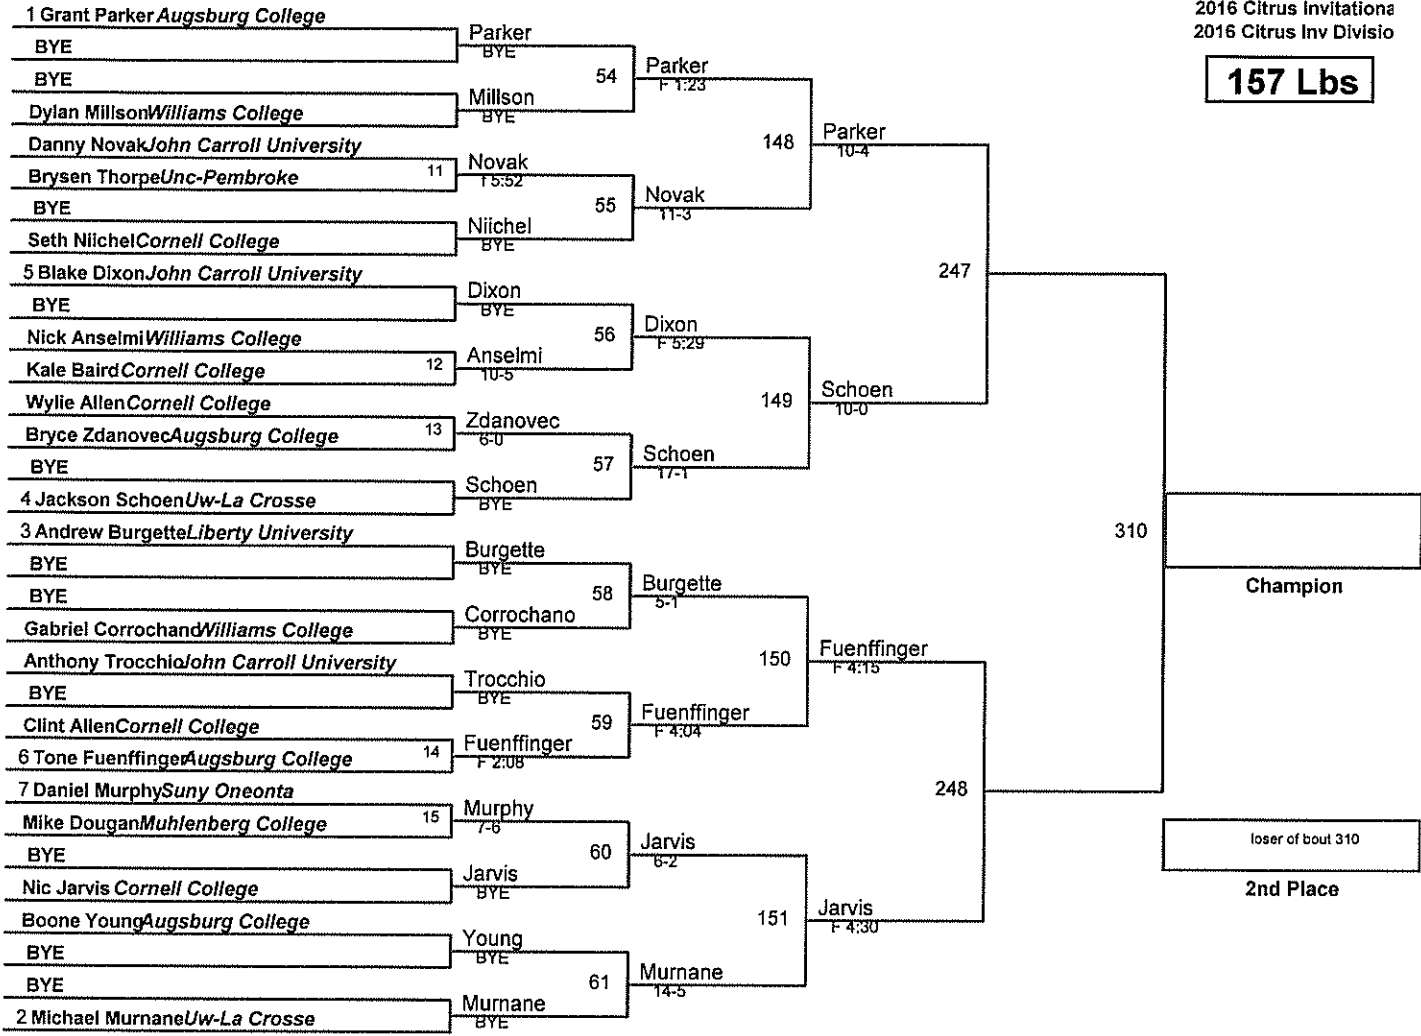

Plc	Points	Team	CH	CONS
1	109	Augsburg College	12	4
2	95.5	Cornell College	7	4
3	74	Uw-La Crosse	8	4
4	71	Suny Oneonta	5	7
5	56.5	John Carroll University	1	7
6	51.5	Williams College	3	2
7	39	Liberty University	1	3
8	33	Muhlenberg College	1	3
9	27.5	Ursinus College	1	2
10	26	Unc-Pembroke	1	3
11	11.5	Florida Gators	-	1
12	0.5	Florida Gulf Coast	-	-
13	0	Unattached	-	-

125 Lbs

133 Lbs

141 Lbs

149 Lbs

157 Lbs

165 Lbs

174 Lbs

184 Lbs

197 Lbs

285 Lbs