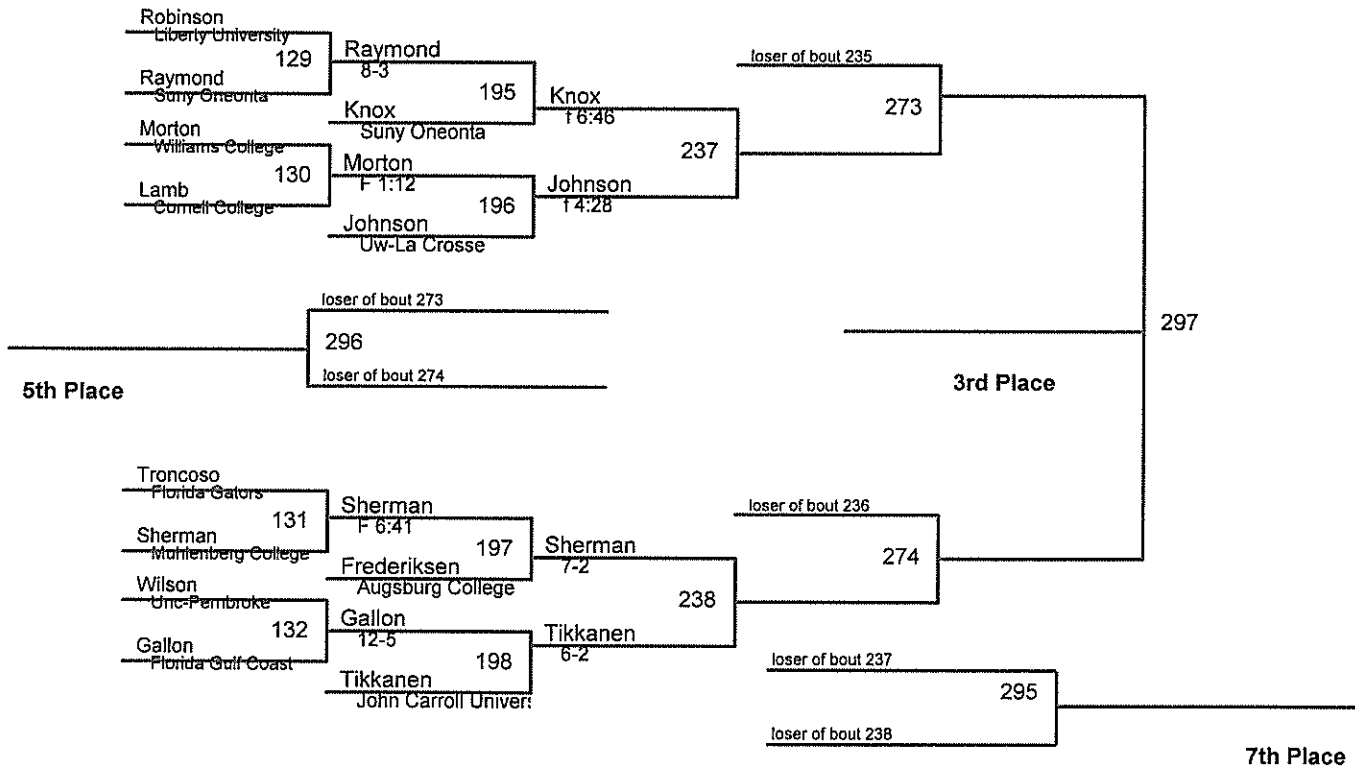

Plc	Points	Team	CH	CONS
1	109	Augsburg College	12	4
2	95.5	Cornell College	7	4
3	74	Uw-La Crosse	8	4
4	71	Suny Oneonta	5	7
5	56.5	John Carroll University	1	7
6	51.5	Williams College	3	2
7	39	Liberty University	1	3
8	33	Muhlenberg College	1	3
9	27.5	Ursinus College	1	2
10	26	Unc-Pembroke	1	3
11	11.5	Florida Gators	-	1
12	0.5	Florida Gulf Coast	-	-
13	0	Unattached	-	-

125 Lbs

133 Lbs

141 Lbs

149 Lbs

157 Lbs

165 Lbs

174 Lbs

184 Lbs

197 Lbs

285 Lbs