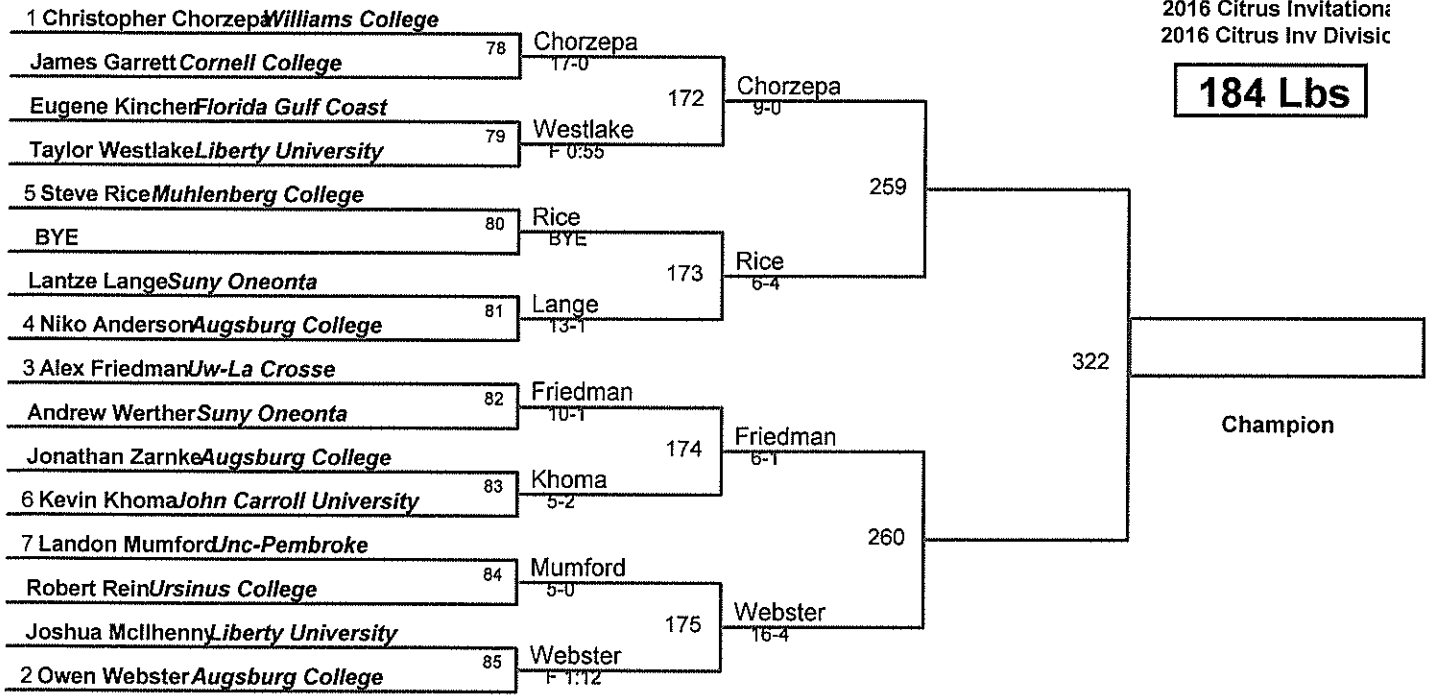

Plc	Points	Team	CH	CONS
1	109	Augsburg College	12	4
2	95.5	Cornell College	7	4
3	74	Uw-La Crosse	8	4
4	71	Suny Oneonta	5	7
5	56.5	John Carroll University	1	7
6	51.5	Williams College	3	2
7	39	Liberty University	1	3
8	33	Muhlenberg College	1	3
9	27.5	Ursinus College	1	2
10	26	Unc-Pembroke	1	3
11	11.5	Florida Gators	-	1
12	0.5	Florida Gulf Coast	-	-
13	0	Unattached	-	-

125 Lbs

133 Lbs

141 Lbs

149 Lbs

157 Lbs

165 Lbs

174 Lbs

184 Lbs